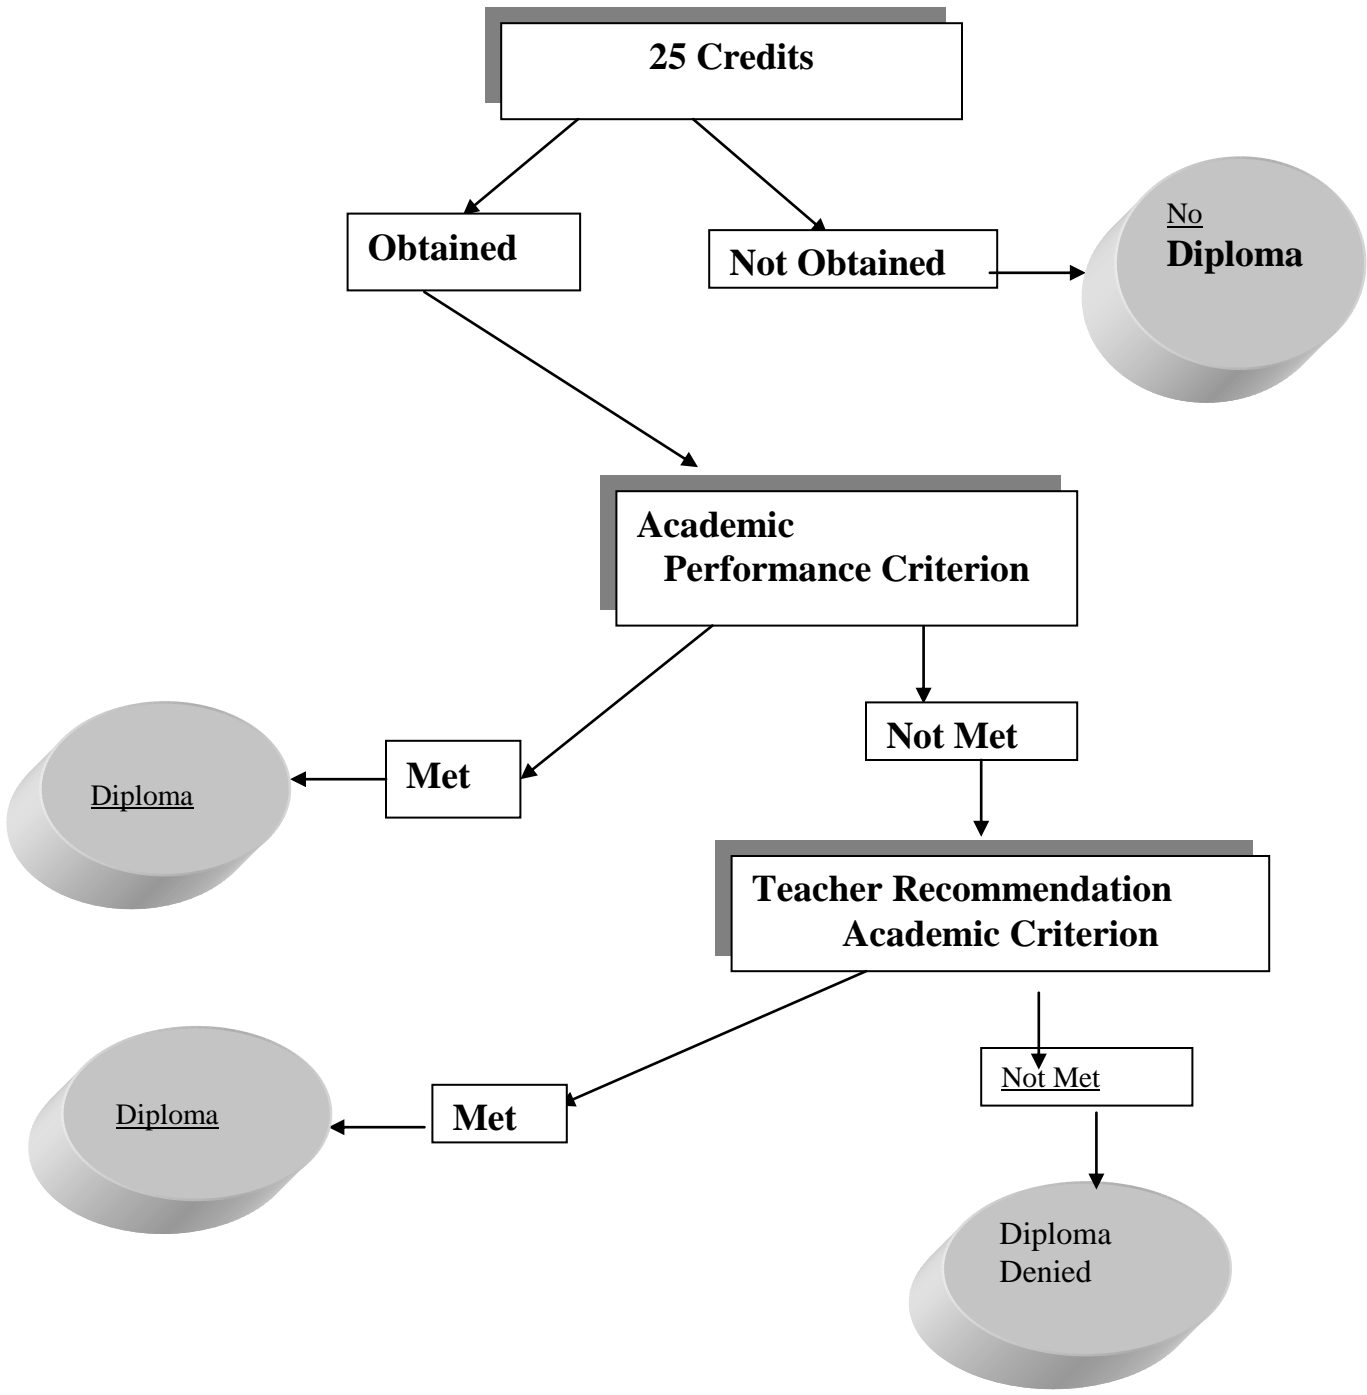

Lancaster Community School District

Instruction

GRADUATION REQUIREMENTS FLOW CHART

**Lancaster Community Schools
High School Graduation Policy**

APPROVED: November 2000
April 14, 2004

REVISED:

REVIEWED: 2015